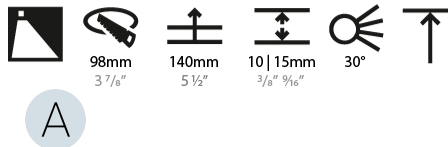

GENERAL

Series: Bioniq
Subseries: Bioniq Round Wallwash
Brand: Prolicht
Division: Architectural
Mounting Type: Recessed
Mounting Location: Ceiling
Subcategory: Downlight

PHYSICAL

Shape: Round
Diameter (mm): 107
Diameter (in): 4 3/16
Height (mm): 118
Height (in): 4 5/8
Ceiling Thickness (mm): 10 / 12.5 / 15
Ceiling Thickness (in): 3/8 or 1/2 or 9/16
Min. Recessing Depth (mm): 140
Min. Recessing Depth (in): 5 1/2
Light Distribution: Adjustable / Asymmetric
Weight (kg): 0.456
Weight (lbs): 1
Fixture Finish: SSR / BKV / CWI / CRY / HAB / LAG / UFT / ITA / RUA / RUR / MIC / FTG / MYG / TWT / LOD / PUS / FRO / FUP / KIA / POP / BLS / SPG / MEY / GOH / GUM / CHC / COM / ABZ / JAG / OBR / MOS / ROR
Fixture Material: Aluminum Die Cast
Cut-out Measurements: 98mm / 3 7/8"

ELECTRICAL

Lamp Type: LED (Zhaga Standard)
Total Output Wattage (W): 15
Dimming: Dali Dimming
Driver Included: No
Driver Location: Recessed Housing
Driver Type: Constant Current - 120Vac
Housing: See components
Input Voltage (V): 120
Constant Current (MA): 350

LED

Number of LEDs: 1
Color Temperature (°K): Warm Dim
Max. Delivered Lumen (lm): 850
Nominal Lumen (lm): 1140
CRI: >90 CRI
Lamp Life (hrs): 50000

OPTICAL

Reflector: 20 / 40 / 60
Adjustability: Fixed

RATINGS AND CERTIFICATIONS

Certified By: Certified for North American Standards
IP rating: IP20